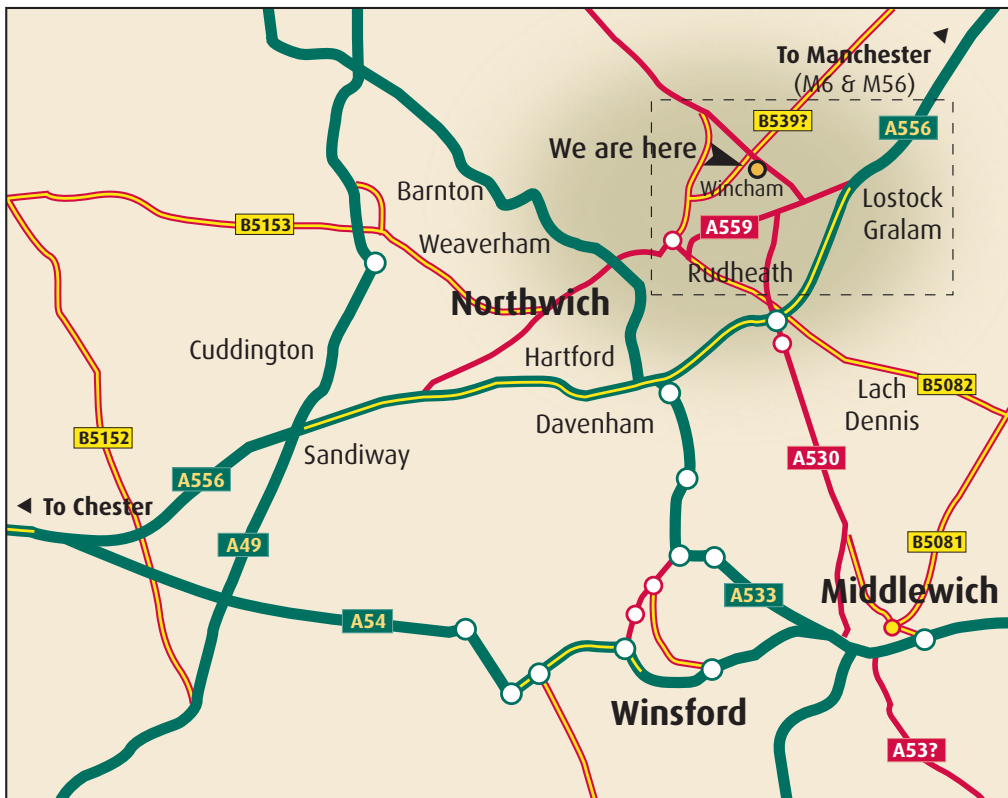

From Crewe Station

Turn right out of Station towards roundabout. Straight across this and the next roundabout. At the third roundabout, take the 1st exit and turn immediately right into filter lane (Sydney Road). At next roundabout take the 3rd exit into North Street (Cross Keys Pub should be on your right approaching roundabout).

Straight through next set of traffic lights to next roundabout, turn right. At junction, turn right (heading for Middlewich).

At one-way system – keep in left lane to roundabout (passing garden centre and car garage). Turn right at roundabout into Croxton Lane. Keep going along country lane to a junction, turn left onto King Street. Straight across 1st roundabout (Morrisons warehouse will be on your left), take the 3rd exit off next roundabout onto dual carriageway.

Take 1st left after picnic area on dual carriageway (signposted "Lostock Grlam") – small country lane. Straight across at traffic lights and the PMI Health Group will be at the top of the hill next to Wincham Hall Hotel.

Note - Our offices share the drive with **"Wincham Hall Hotel"**, we are on the right.

THE COURTYARD, HALL LANE,
WINCHAM, NORTHWICH,
CHESHIRE. CW9 6DG